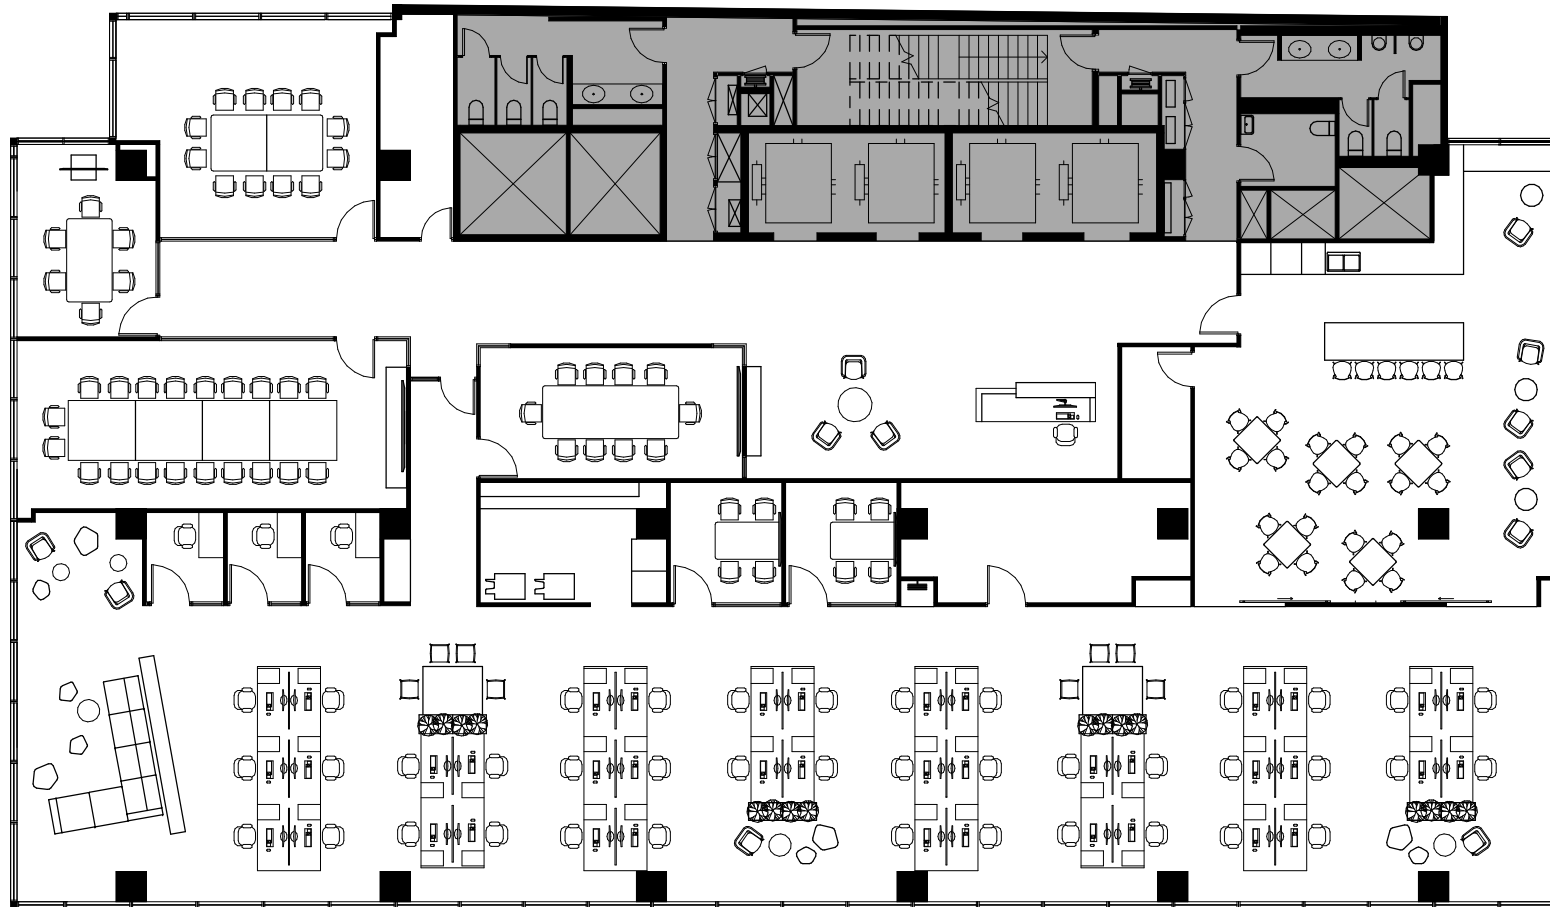

Floor: 18F
Total lease area: 810.4 m²

Floor: 18F
Total lease area: 810.4 m²